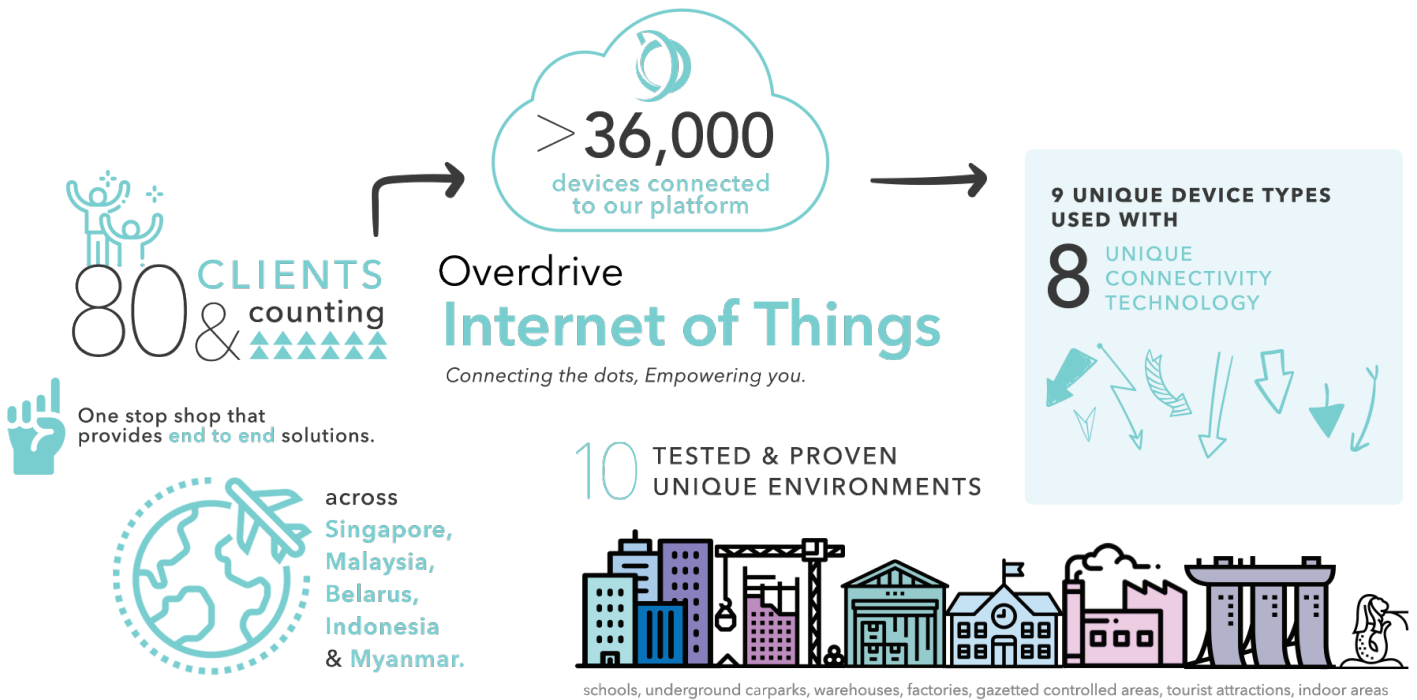

TM

Overdrive

Company Profile

About Overdrive

Overdrive is a leading Internet Of Things (“IoT”) company in Asia that connects things, such as people, vehicles, facilities and other assets into a mesh network to offer real-time data on a cloud platform. Our platform is configured to optimally deliver business objectives such as real-time tracking and monitoring, exception alerting and command centre visualization.

Our technology is unique because of our open architecture that is able to ingest both in-house and partnered intelligence modules together and with an ability to tweak device-level firmware and connectivity — making our platform highly robust and scalable.

Who Are We

A leading IoT company that provides end-to-end customised solution provider company for smart business and smart living.

What We Do

Specialises in Fleet Management, Assets Monitoring, Environmental Sensing, Vehicles Monitoring, Real Time Location System and more.

OverGuard

For Facilities

OverGuard is Overdrive's Real Time Location System. It is the guardian angel that watches over your assets, inventory, facilities, warehouses, buildings and everyone in it. Track, measure and analyse crucial data in your site on any device anytime anywhere.