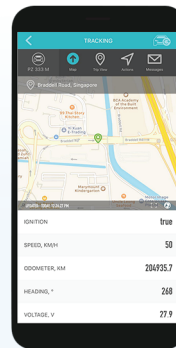

## THE MOST COMPLETE GPS TRACKING SOLUTION

Every fleet needs at least a basic GPS tracking system in the event of theft recovery, ensuring driver safety, safeguarding against employee litigation, getting savings from insurance policies and helping to boost productivity.

We provide real-time GPS tracking by monitoring vehicles, assets and workforce location, speed, number of trips, travelling distance, engine status and more useful data in a single screen.

Everything you need in one place with Overdrive mobile app.

- Vehicle ignition
- Vehicle status tracking
- Vehicle speed traveling
- Real-time location tracking
- Trip view
- Vehicle setting

### Location Notification

Get an alert when your vehicle reached any desired location.